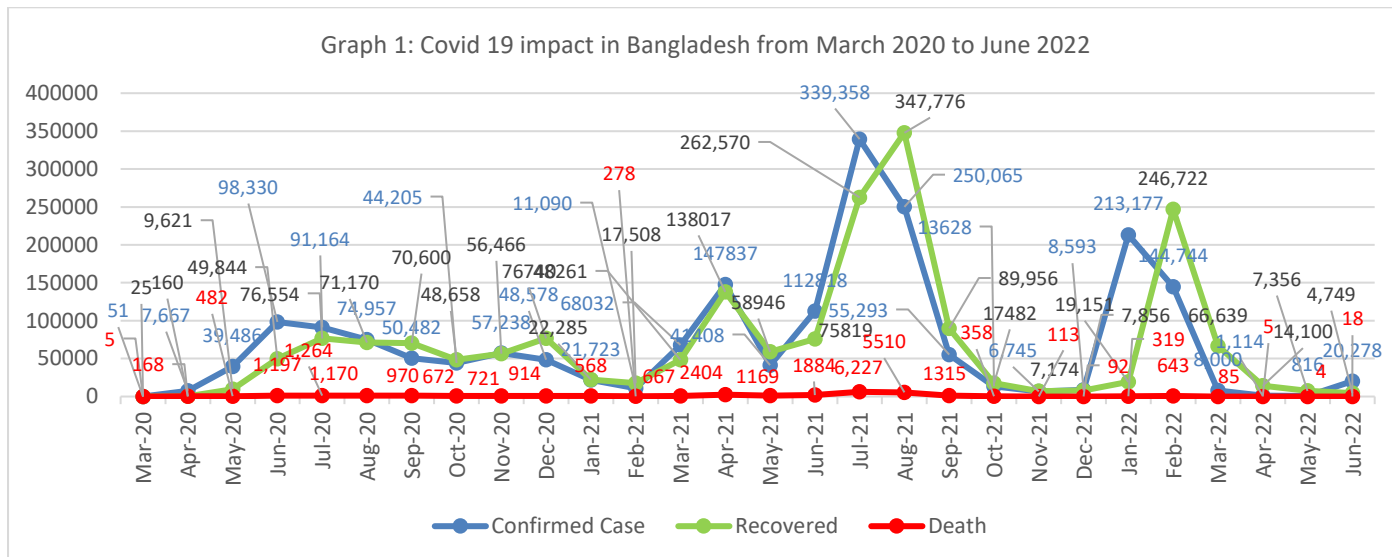

Monthly Hazard Incidence Calendar: June 2022						
Sunday	Monday	Tuesday	Wednesday	Thursday	Friday	Saturday
			1	2	3	4
5	6	7	8	9	10	11
12	13	14	15	16	17	18
19	20	21	22	23	24	25
26	27	28	29	30		
	COVID 19	Riverbank Erosion	Wall Collapse	Boat Capsize	Heat Wave	Fire
Index	Bridge Collapse	Nor'wester	Lightning	Flood	Waterlogging	Dengue
	Heavy rainfall	Landslide	Embankment Collapse	Flash Flood		

Monthly Hazard Incident Report in the Month of June, 2022

Description of Hazard Incidents in June 2022

Covid-19 Pandemic in Bangladesh

In June 2022, the newly identified patients with Covid-19 were **20,278**. In this month **4,749** persons recovered and **18** died due to Covid-19. which indicates both the number of deceased and the confirmed cases are increasing in contrast to the previous month. From the very first case identified, on March 8, 2020, the total number of Covid-19 patients is **19,65,173** among which **29,140** persons died and **19,06,688** persons recovered from **14,292,059** tested samples in total up to 27th June 2022, according to [DGHS](#) and [WHO](#) See **Annex 1** and **Annex 2** for more details on June.