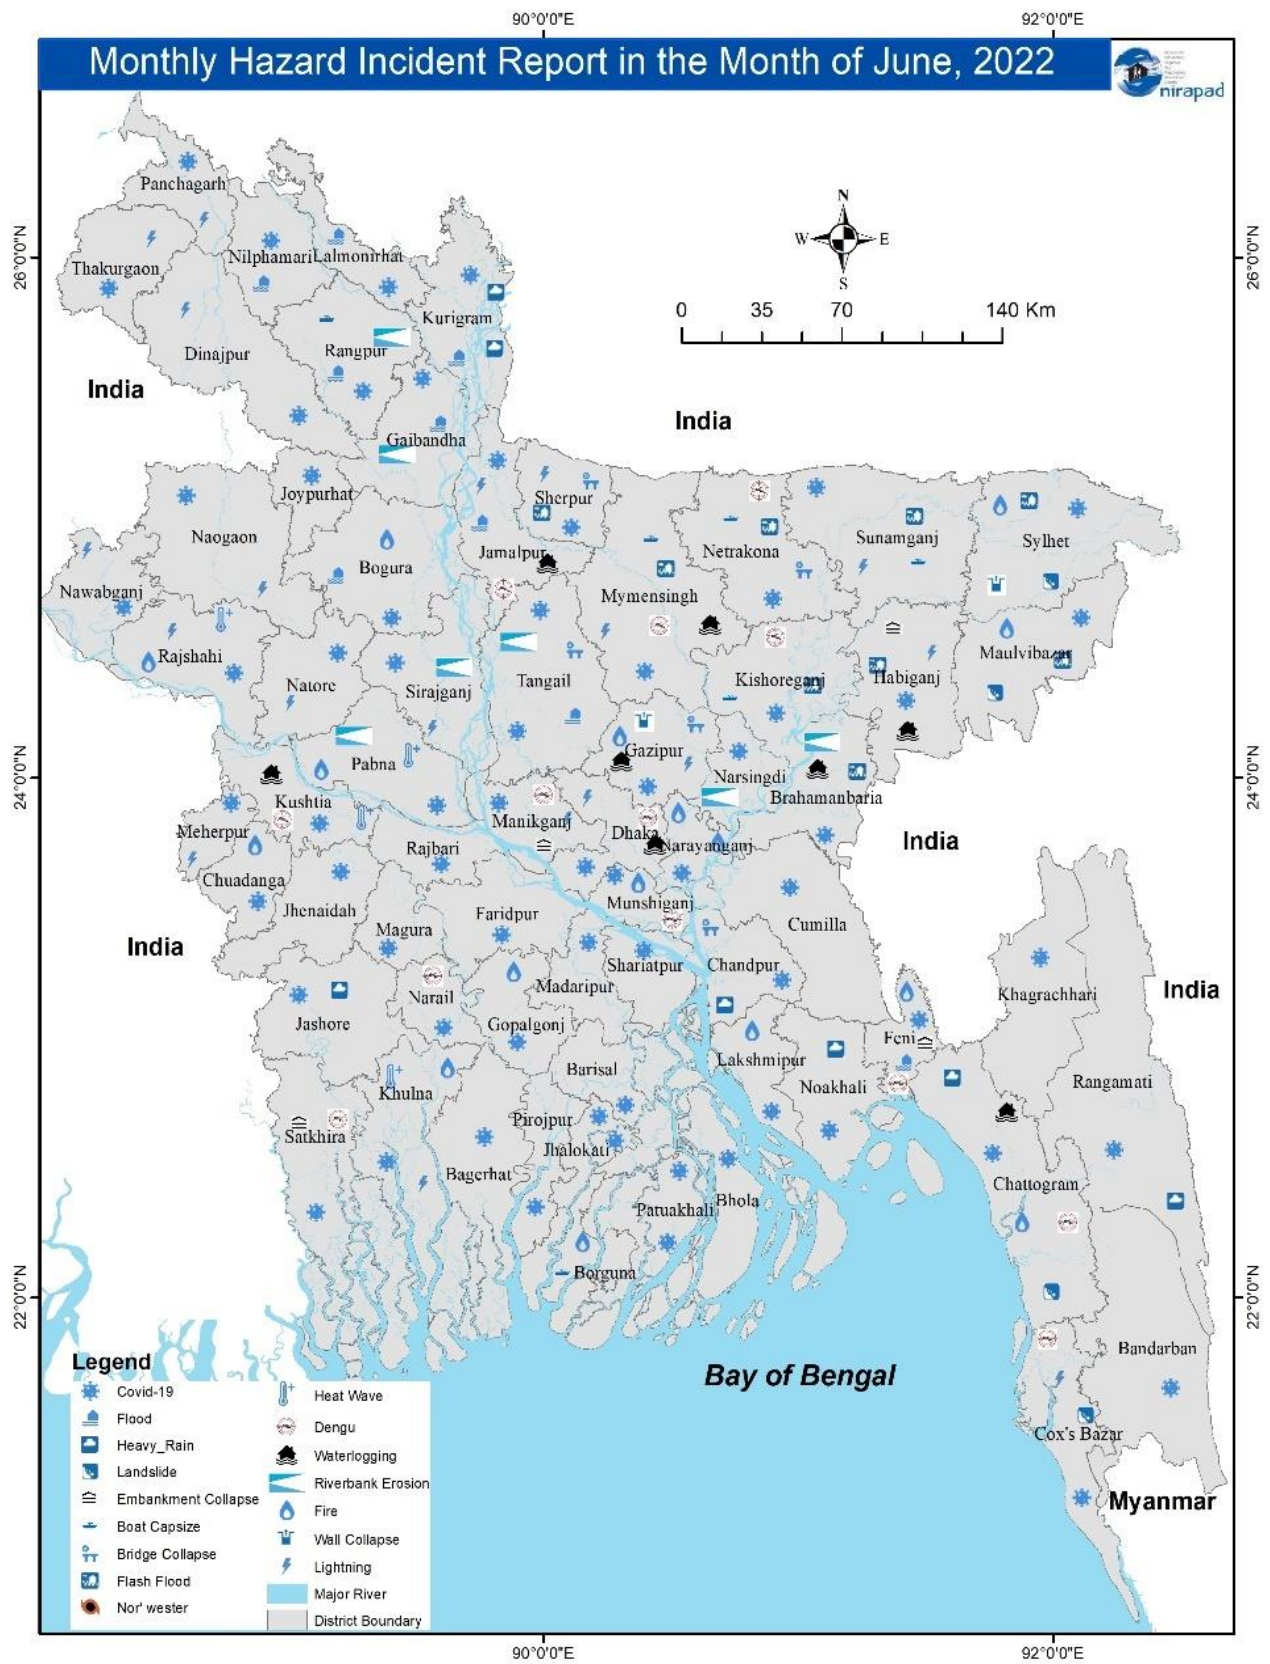

Monthly Hazard Incident Report in the Month of June, 2022