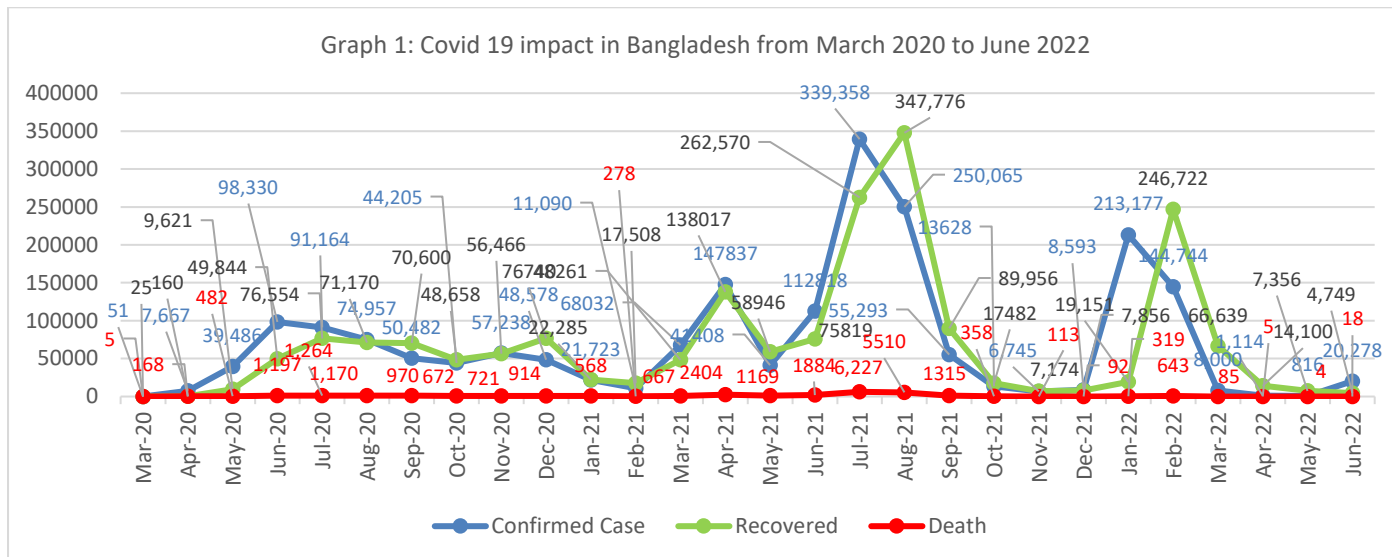

India

India

Myanmar

Description of Hazard Incidents in June 2022

Covid-19 Pandemic in Bangladesh

In June 2022, the newly identified patients with Covid-19 were **20,278**. In this month **4,749** persons recovered and **18** died due to Covid-19, which indicates both the number of deceased and the confirmed cases are increasing in contrast to the previous month. From the very first case identified, on March 8, 2020, the total number of Covid-19 patients is **19,65,173** among which **29,140** persons died and **19,06,688** persons recovered from **14,292,059** tested samples in total up to 27th June 2022, according to [DGHS](#) and [WHO](#). See Annex 1 and Annex 2 for more details on June.

Boat Capsize

7 boat capsizing incidents took place in June 2022 in Jamalpur, Barguna, Sunamganj, Kishoreganj, Netrokona, Rangpur. For more details, see the table given below:

Date	Location			Impacts	Sources
	Division	District	Upazila		
5 – June 22	Mymensingh	Jamalpur	Islampur	2 people are missing	jagonews24.com 5 – June 22
6 – June 22	Barishal	Barguna	Taltoli	2 people died	bd-pratidin.com 6 – June 22
13 – June 22	Sylhet	Sunamganj	Sadar	1 died	jagonews24.com 13 – June 22
	Dhaka	Kishoreganj	Itna	3 people missing	jagonews24.com 13 – June 22
15 – June 22	Sylhet	Sunamganj	Doarabazar	2 people died	jagonews24.com 15 – June 22
21– June 22	Mymensingh	Netrokona	Kendua	1 female died	dhakatribune.com 21– June 22
	Rangpur	Rangpur	Gangachara	3 people injured	samakal.com 21– June 22