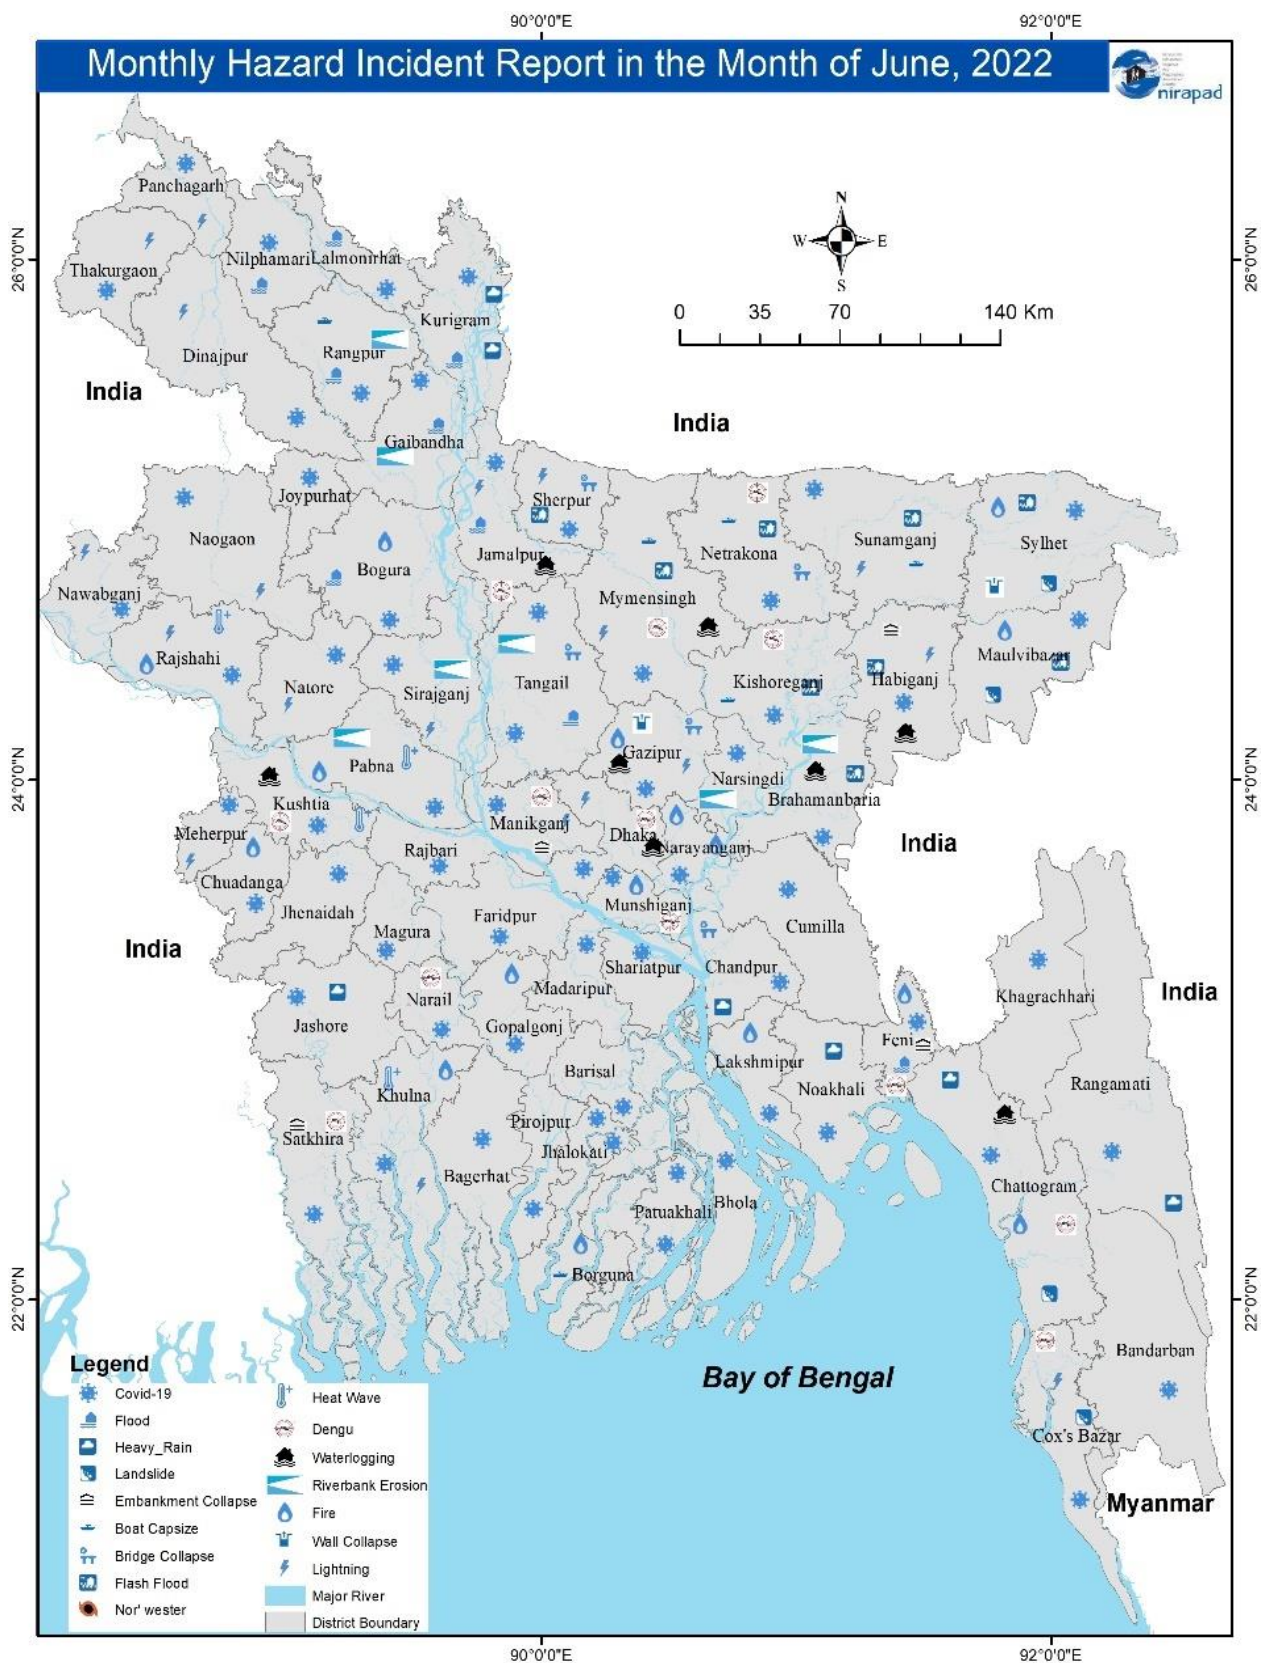

Monthly Hazard Incident Report in the Month of June, 2022

90°0'0"E

92°0'0"E

26°0'0"N

26°0'0"N

24°0'0"N

24°0'0"N

22°0'0"N

22°0'0"N

90°0'0"E

92°0'0"E

0 35 70 140 Km

Bay of Bengal

India

India

India

India

India

Myanmar