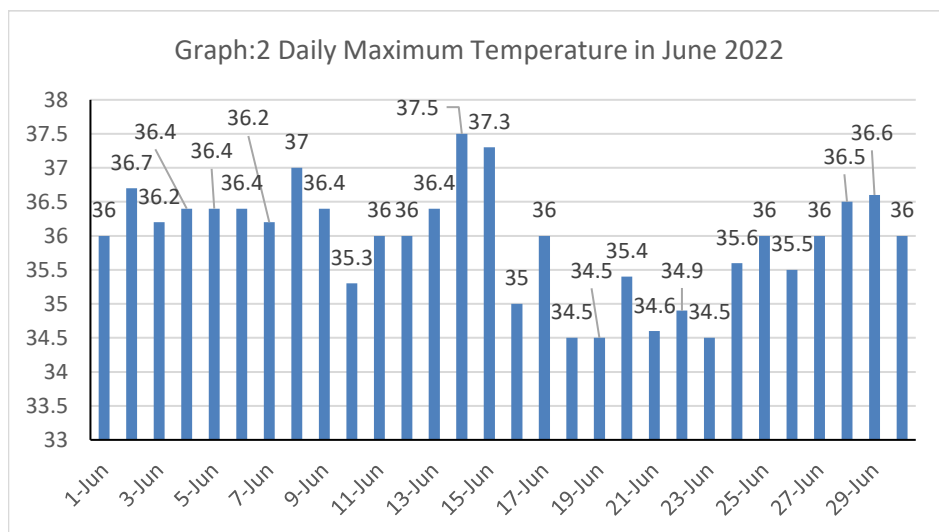

Heat Wave

In June 2022, the country experienced 1 mild heat wave for two days. The heatwave was flown on 14 and 15 June in Rajshahi, Khulna, Pabna, Kushtia districts, with no casualties recorded. The maximum temperature in June month was recorded at 37.7 °c in Khulna district on 14 June. [NDRCC](#) 14 June.

Lightning:

Lightning took place in 20 districts across the country killed 35 people and injuring 11. The affected districts are namely Mymensingh, Dhaka, Panchagarh, Sunamganj, Habiganj, Nawabganj, Thakurgaon, Khulna, Sirajganj, Jamalpur, Sherpur, Rajshahi, Natore, Gazipur, Cox'sbazar, Manikganj, Meherpur, Naogaon, Natore, Tangail. **See details in Annex 4**

Landslide:

Landslides took place in 4 districts i.e. Sylhet, Chattagram, Moulavibazar, and Cox's Bazar in which total 15 people died and 7 were injured. The districts are impacted by a landslide are.

Date	Division	District	Upazila	Impacts	Source
6-June 22	Sylhet	Sylhet	Jaintapur	4 people died, 5 are injured	modmr.gov.bd 8-June 22
	Sylhet	Sylhet	Jaintapur	4 people died	prothomalo.com 6 – June 22
18-June 22	Chattagram	Chattagram	Pahartoli	4 people died	prothomalo.com 18-June 22
	Sylhet	Moulavibazar	Juri	2 people injured,	prothomalo.com 18-June 22
19-June 22	Sylhet	Moulavibazar	Barlekha	1 people died	jagonews24.com 19-June 22
	Chattagram	Cox'sbazar	Maheshkhali	1 people died	prothomalo.com 19-June 22
20-June 22	Chattagram	Chattagram	Sadar	1 people died	prothomalo.com 20-June 22
15 people died, 7 are injured.					

Monsoon Flood

The rivers of the Brahmaputra-Jamuna River basin flowed over the danger level at some points due to recent incessant rain and water from the upstream which caused flood in 5 northern districts of Bangladesh. **Kurigram, Gaibandha, Sirajganj, Bogura and Jamalpur** experienced a moderate flood. 28 Upazilas have been affected. Some areas, especially the people living on the low land, adjacent to the riverine areas suffered a lot due to inundation and lack of access to basic services. 1 child (2 years old) died in Sirajganj and 1 person in Bogura in this monsoon Floods. Source: [NDRCC 27 June](#) In Dhaka division Tangail district also experience a moderate flood in 6 Upazila and cropland submerged in water. Source: [prothomalo.com](#) 20– June 22. More details are given below:

Division	District	Upazila	Union	Impacts	Source
Mymensingh	Jamalpur	3	21	➤ 2,738-hectare land damaged	
				➤ 39,660-hectare crops land damaged	
Rangpur	Lalmonirhat	5	21	➤ 582 displaced centered	
				➤ 1,27,620 people affected	
				➤ 28,360 family affected	
Rangpur	Nilfamari	5	4	➤ 9,380 people affected	
				➤ 2,820 family affected	
				➤ 1,52,388 people affected	
Kurigram	9	49	49	➤ 38,097 family affected	
				➤ 73 displaced centered	
				➤ 31,313-hectare crops land damaged	
				➤ 13,711-hectare land damaged	
				➤ 1,12,283 livestock damaged